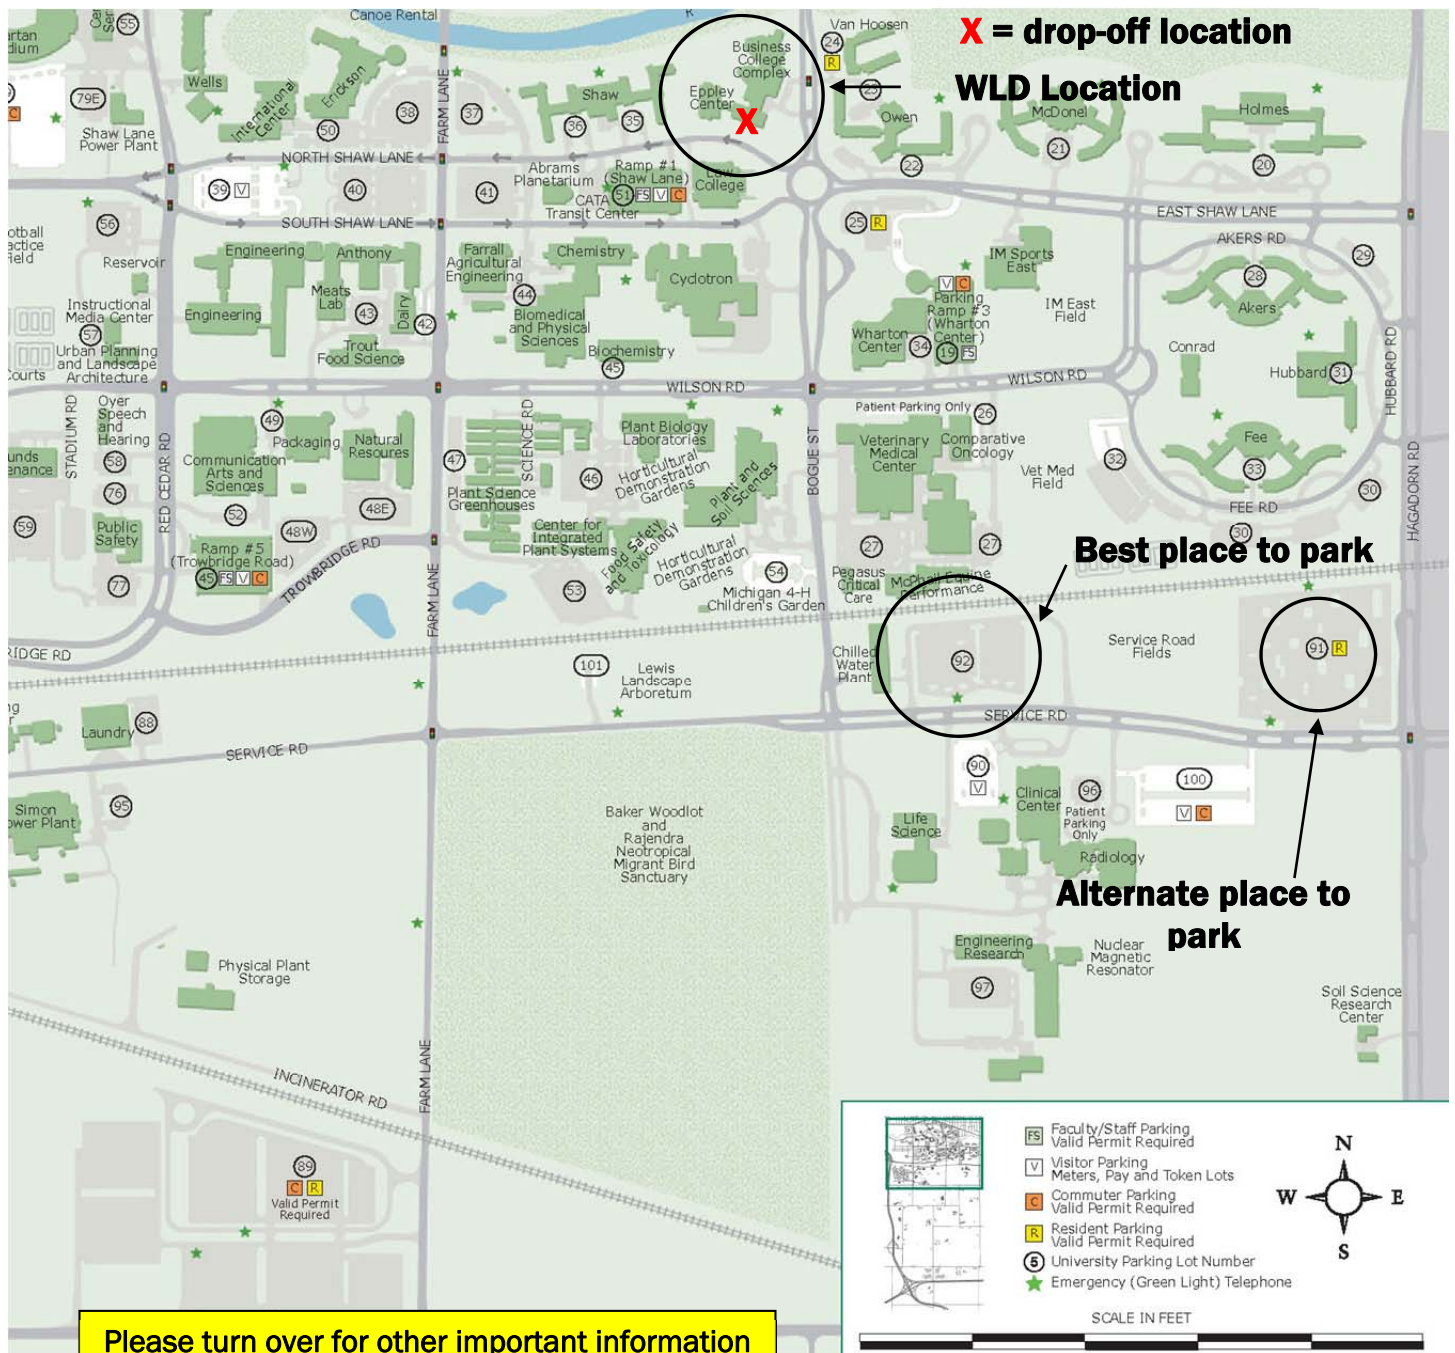

# World Languages Day 2011 Bus Driver Instructions

Welcome! Here are some instructions on where to park your bus.

Bus parking on April 16: It is suggested that buses park in Lot 92, located on Service Road about one block east of Bogue Street. It will be easiest for you to go back east to Hagadorn and turn right (south) to Service Road to enter Lot 92. Buses may also park in Lot 91, on the northwest corner of Service Road and Hagadorn Road. Drivers may also drop participants at Eppley Center, and park at some off-campus venue if desired.

Please note: **You are responsible for any parking tickets you incur.** World Languages Day cannot pay for any tickets or intercede with the Department of Police and Public Safety on your behalf.

**If you want to join the World Languages Day event,** we can send someone down to the lot to pick you up. You will need to tell us which lot you are in. Vans will be available between 8:30 and 10:00, but be aware that there may be a wait before we can dispatch someone. We will make a return run to each parking lot at 4:00pm.

Please call one of the following numbers and we can arrange a ride for you.

Joy	517.974.0065
Russ	810.217.7031
Nathan	586.246.4529
Danielle	517.614.6338